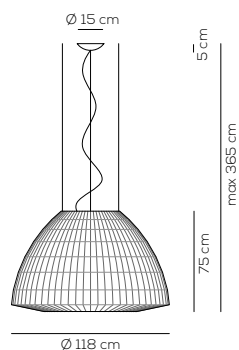

## SP BEL 118 LED

BELL / diffusore INCLUSO, con illuminazione verso alto e basso *diffuser INCLUDED, with upward and downward lighting*

Type	Article	Colours	Finish	Source
SP	BEL 118 LED	<b>BC</b> white* <b>BW</b> warm white* <b>GI</b> gold yellow <b>NE</b> black <b>RS</b> red	XX	LED 98W - diffused beam 3000K*, 4000K